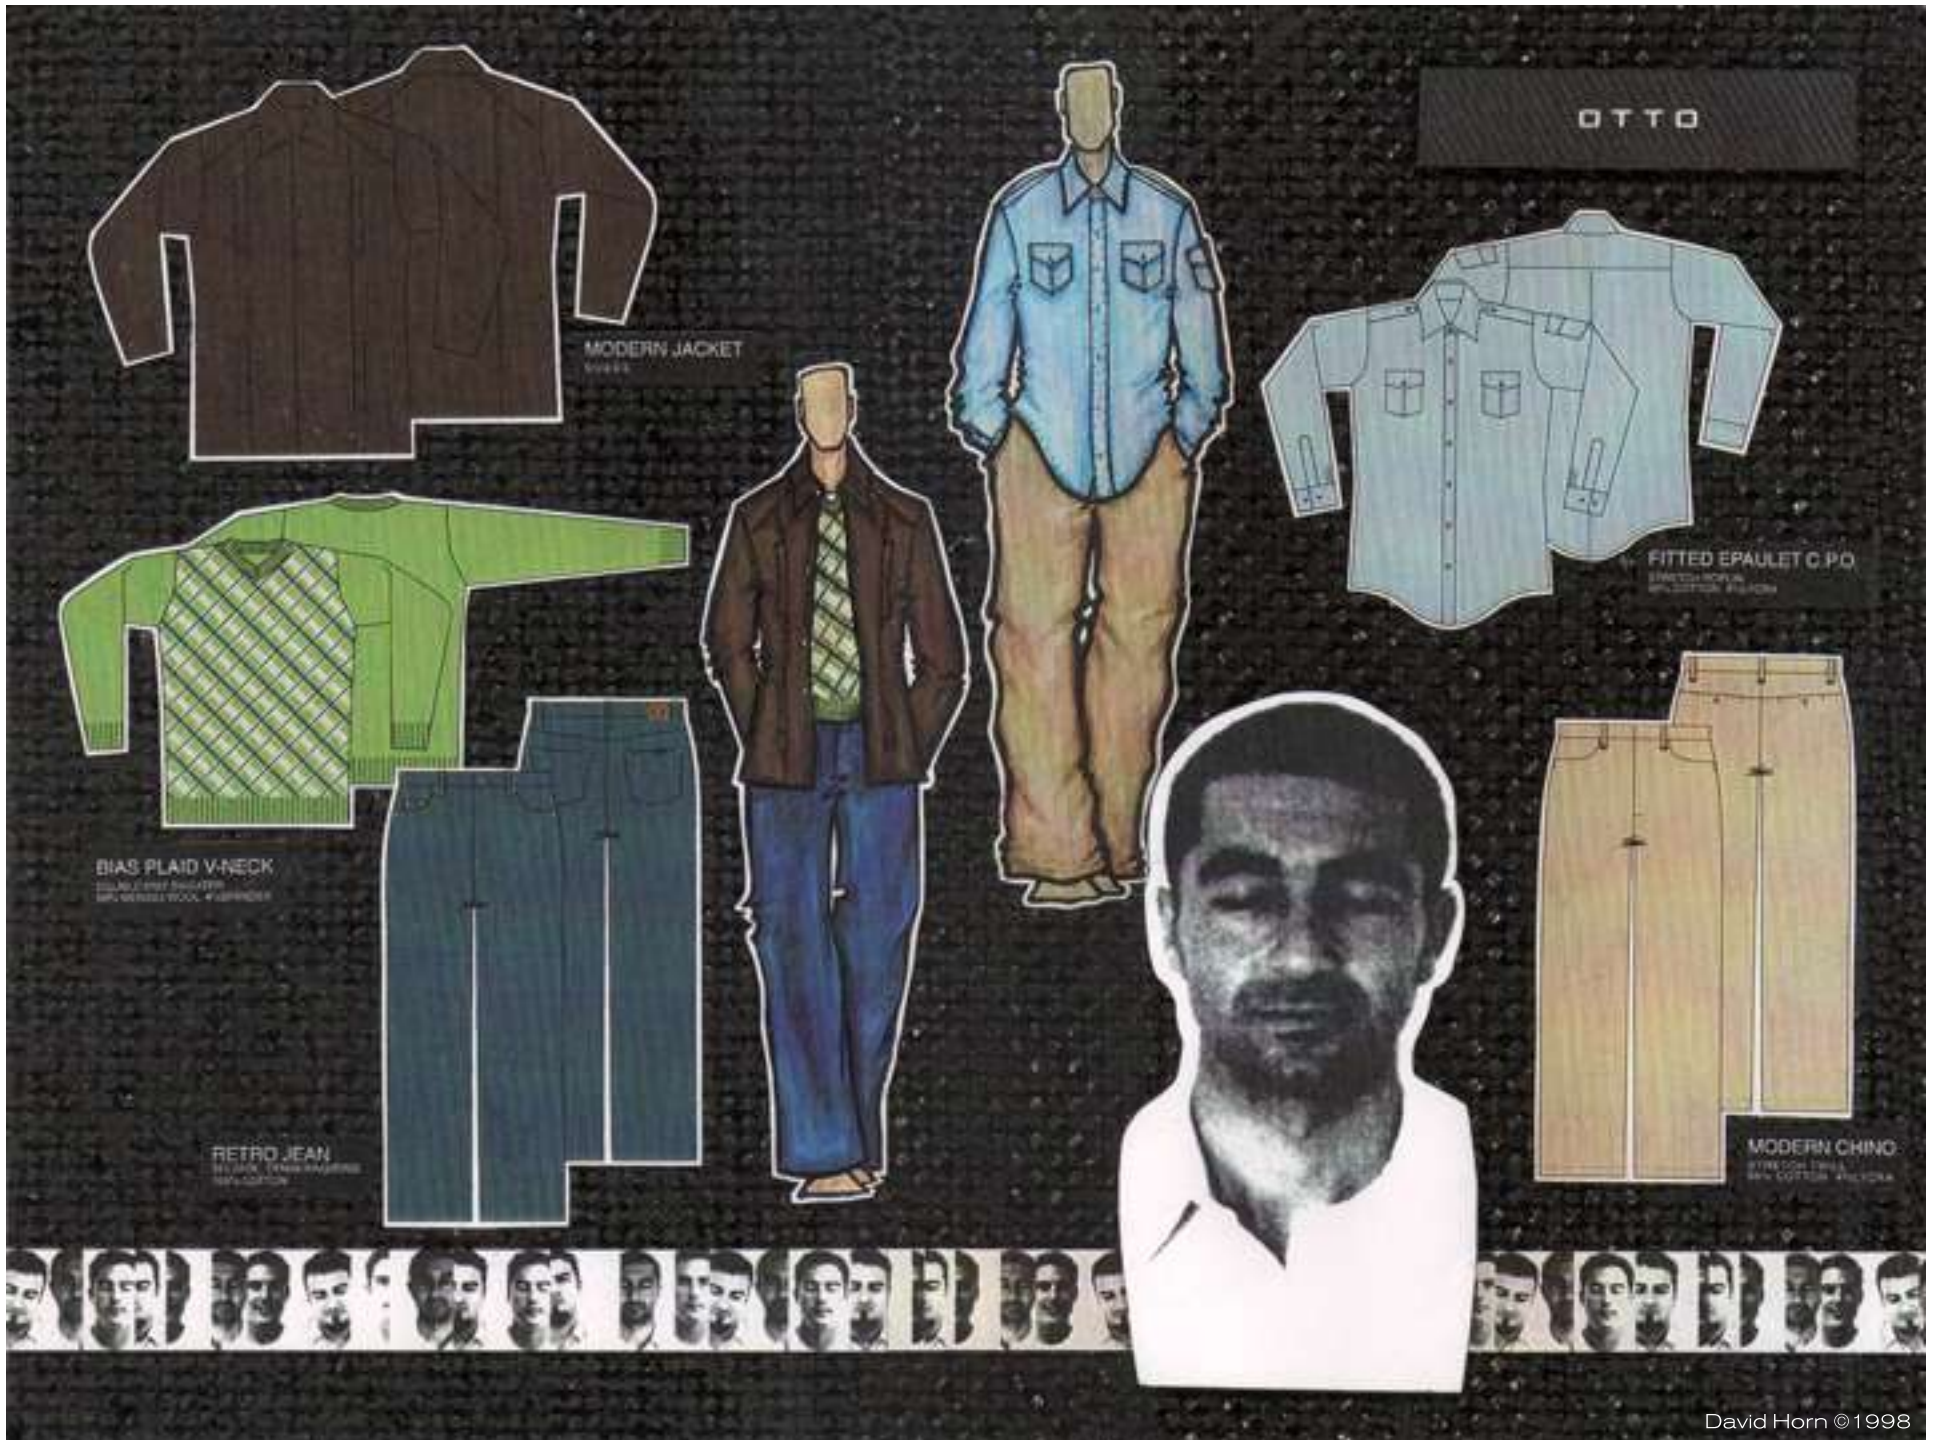

OTTO PRE-LINE BOARDS 1998

OTTO

POP OVER SWEATER
NO COLLAR, NO
SHOULDER SEAM, FORWARD
NECKLINE, FULL PATCH AND POCKET

MILITARY V-NECK
NO COLLAR, NO
SHOULDER SEAM, FORWARD
NECKLINE, FULL PATCH AND POCKET

CREW
NO COLLAR, NO
SHOULDER SEAM, NO
PATCH AND POCKET

CARGO CHINO
CARGO PATCHES
NO COLLAR

SCOUT CHINO
NO COLLAR, NO
PATCHES AND POCKET

OTTO PRE-LINE BOARDS 1998

OTTO PRE-LINE BOARDS 1998